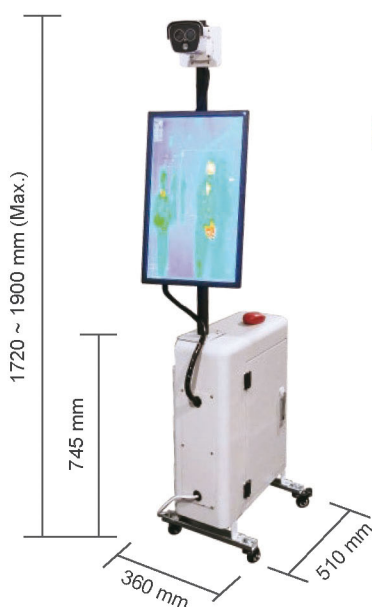

THERMAL CAMERA SOLUTION BODY TEMPERATURE MEASUREMENT

How it Works?

The system can monitor people who walk past and detect a person with abnormal body temperature, and Trigger alarm to alert personnel.

Monitor

School

Child Care Center

Thermal Camera

The Thermal Camera can scan multiple human temperatures with real-time temperature measurement and rapid detection. It enables to set optimal detection distance (up to 5m) and temperature detection range.

Alarm Attention

The system provides intelligent alarm function with accurate and real-time alarm when abnormal temperature is detected.

Thermal image Capture & Designed Portal

- ✓ Real-time human temperature displaying
- ✓ Intelligent alarm function
- ✓ Snap-shot of person with abnormal temperature detected.
- ✓ Bi-spectrum image fusion, picture in picture preview.
- ✓ High sensitivity sensor
- ✓ Multi thermal camera connection, event log with outstanding video capture for review.

Body Temperature Detection Tower

- ✓ Streamlined design, with high mobility capability
- ✓ Ultra lightweight
- ✓ Long detection range (up to 5M)
- ✓ Equipped with designed portal
- ✓ Package with IPS LCD and processing PC